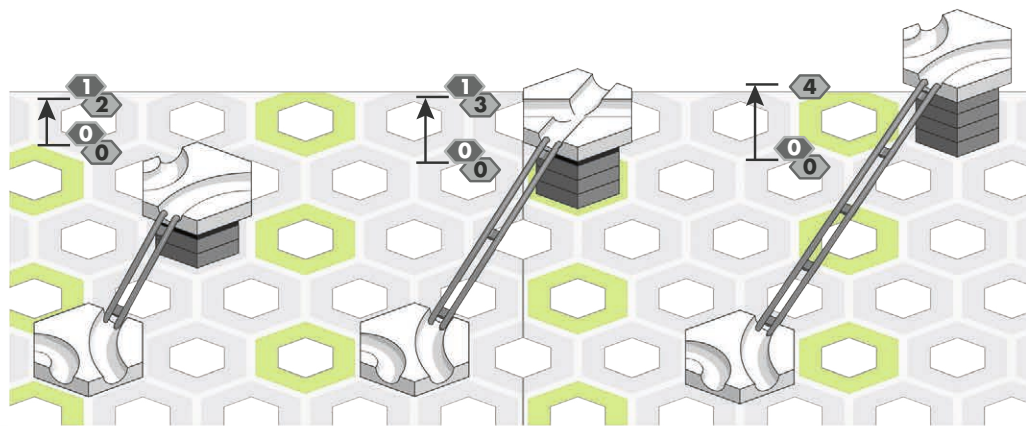

INTERACTIVE TRACK SYSTEM

GRAVITRAY

BUILD BEYOND THE USUAL

STARTER-SET | LAUNCH

Ravensburger

4x

124

2x AAA

1x AAA

1x AAA

1.2V-1.5V ✓

> 1.5V ✗

1

2

 **10min.**

3