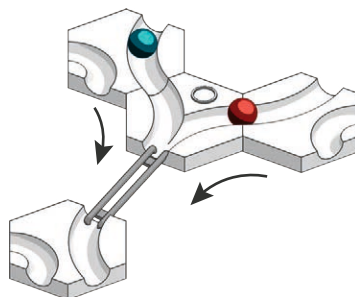

INTERACTIVE TRACK SYSTEM

GRAVITRAY

BUILD BEYOND THE USUAL

STARTER-SET | LAUNCH

Ravensburger

4x

124

2x AAA

1x AAA

1x AAA

1.2V-1.5V ✓

> 1.5V ✗

1

2

 **10min.**

3