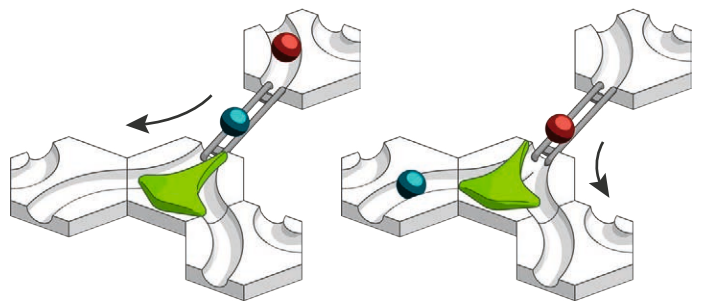

INTERACTIVE TRACK SYSTEM

GRAVITRAY

BUILD BEYOND THE USUAL

STARTER-SET | LAUNCH

Ravensburger

4x

124

2x AAA

1x AAA

1x AAA

1.2V-1.5V ✓

> 1.5V ✗

1

2

 **10min.**

3