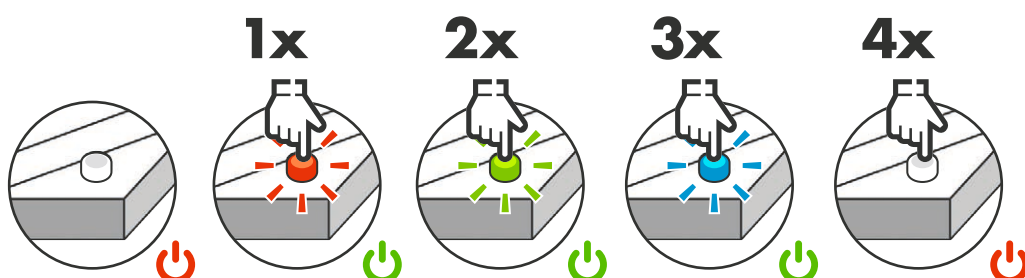

2x AAA

1x AAA

1x AAA

1.2V-1.5V ✓

> 1.5V ✗