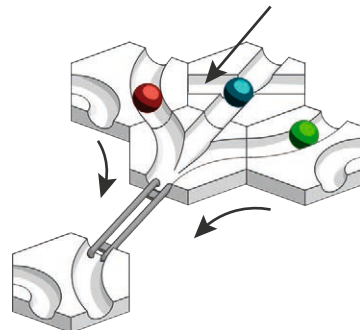

INTERACTIVE TRACK SYSTEM

GRAVITRAY

BUILD BEYOND THE USUAL

STARTER-SET | LAUNCH

Ravensburger

4x

124

2x AAA

1x AAA

1x AAA

1.2V-1.5V ✓

> 1.5V ✗

1

2

 **10min.**

3