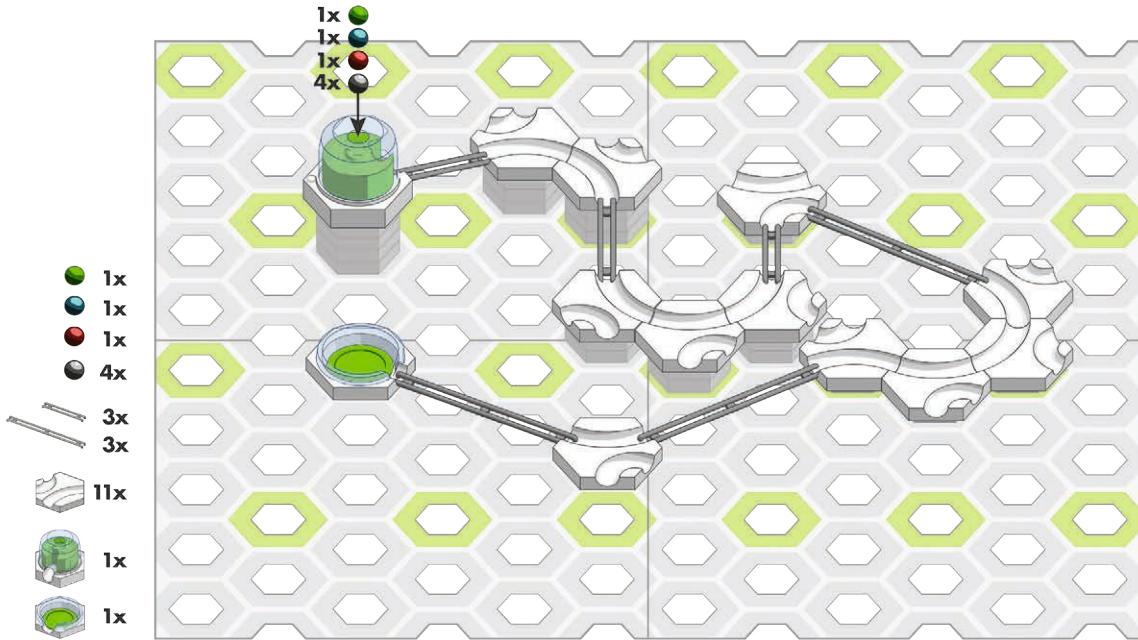

INTERACTIVE TRACK SYSTEM

GRAVITRAY

BUILD BEYOND THE USUAL

STARTER-SET | LAUNCH

Ravensburger

4x

124

2x AAA

B

1

-  4x
-  17x

2

C

1

3x
21x

2

D

1

2

3

E

1

2

3