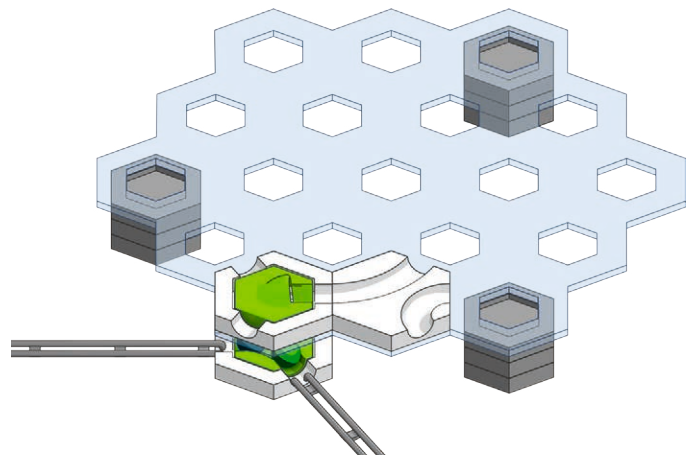

INTERACTIVE TRACK SYSTEM

GRAVITRAY

BUILD BEYOND THE USUAL

STARTER-SET | LAUNCH

Ravensburger

4x

124

2x AAA

1x AAA

1x AAA

1.2V-1.5V ✓

> 1.5V ✗

1

2

 **10min.**

3