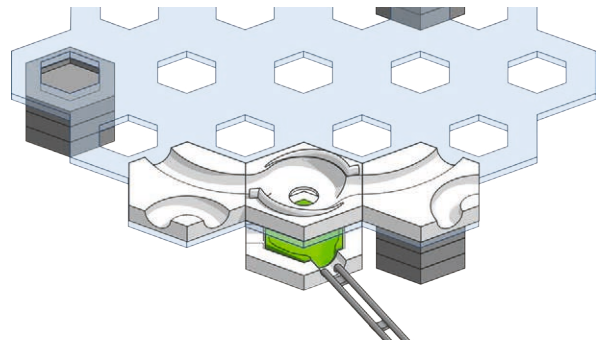

INTERACTIVE TRACK SYSTEM

GRAVITRAY

BUILD BEYOND THE USUAL

STARTER-SET | LAUNCH

Ravensburger

4x

124

2x AAA

1x AAA

1x AAA

1.2V-1.5V ✓

> 1.5V ✗

1

2

 **10min.**

3